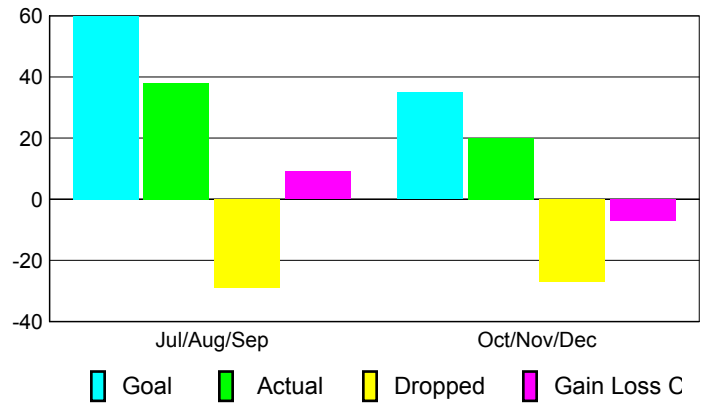

### YTD Status Quo Clubs 2010-2011

Status Quo Clubs Compared to Status Quo Members

## MEMBERSHIP

Membership Results  
2010-2011

Membership  
2009-2010

| Month         | Net Memb Goal | Actual New Memb | Actual Dropped Memb | Gain/Loss of Memb | Gain/Loss of Memb |
|---------------|---------------|-----------------|---------------------|-------------------|-------------------|
| Jul/Aug/Sep   | 60            | 38              | -29                 | 9                 | 46                |
| Oct/Nov/Dec   | 35            | 20              | -27                 | -7                | 67                |
| <b>Totals</b> | <b>95</b>     | <b>58</b>       | <b>-56</b>          | <b>2</b>          | <b>113</b>        |

### Membership Results 2010-2011

Goal, New, Dropped, Gain/Loss

### Comparison of Membership Gain/Loss

Current Year Compared to the Previous Year