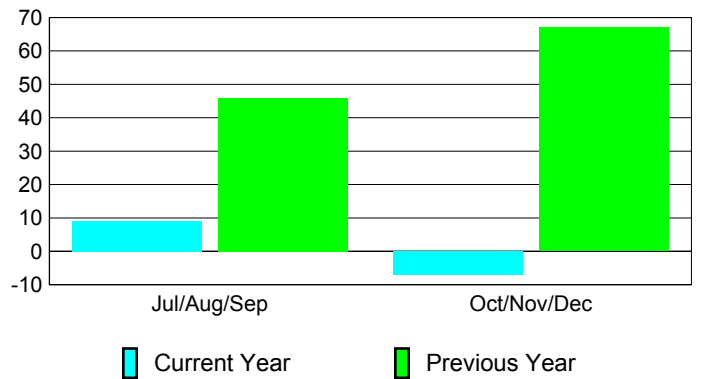

Comparison of Membership Gain/Loss

Current Year Compared to the Previous Year