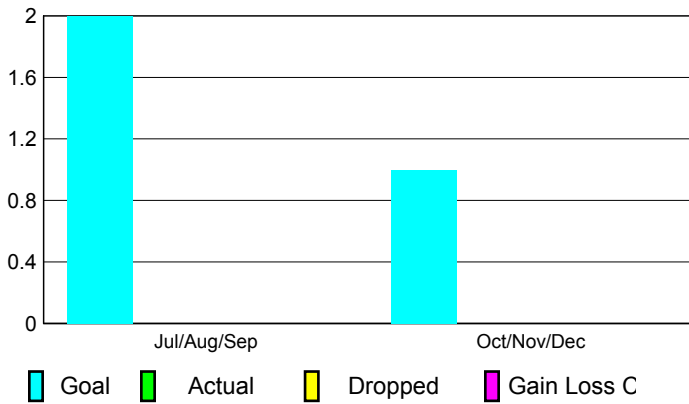

## CLUBS

Club Results  
2010-2011

Clubs  
2009-2010

| Month         | New Club Goal | Actual New Clubs | Actual Dropped Clubs | Gain/Loss of Clubs | Gain/Loss of Clubs |
|---------------|---------------|------------------|----------------------|--------------------|--------------------|
| Jul/Aug/Sep   | 2             | 0                | 0                    | 0                  | 2                  |
| Oct/Nov/Dec   | 1             | 0                | 0                    | 0                  | 2                  |
| <b>Totals</b> | <b>3</b>      | <b>0</b>         | <b>0</b>             | <b>0</b>           | <b>4</b>           |

### Club Results 2010-2011

Goal, New, Dropped, Gain/Loss

### Comparison of Club Gain/Loss

Current Year Compared to the Previous Year